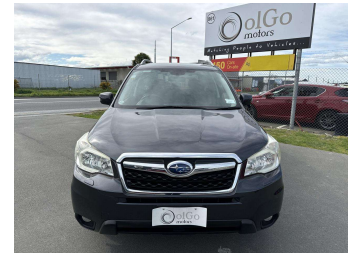

2014 Subaru Forester 2.0 X-Break 4WD Eyesight

Purchase Price **\$12,930**

Includes GST
Excludes on-road costs of \$475

Finance may be available on this vehicle. Ask one of our friendly staff for more information.

Body Style
5 door, SUV / 4x4

Odometer
130,900 km

Engine
2000 cc, Petrol

Fuel Type
Petrol

Transmission
Auto, 4WD/4x4

Wheels
-

VIN
7AT0GF17X24048544

Interior
Black, Half Leather