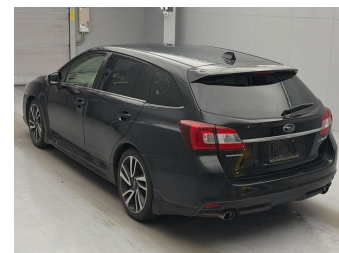

# 2015 Subaru Levorg 2.0GT-S EyeSight

**Purchase Price** **\$15,430**

Includes GST  
Excludes on-road costs of \$475

Finance may be available on this vehicle. Ask one of our friendly staff for more information.

Body Style  
**5 door, Station Wagon**

Odometer  
**111,300 km**

Engine  
**2000 cc, Internal Combustion**

Fuel Type  
**Petrol**

Transmission  
**Auto, 4WD/4x4**

Wheels  
-

VIN  
-

Interior  
**Black, Half Leather**