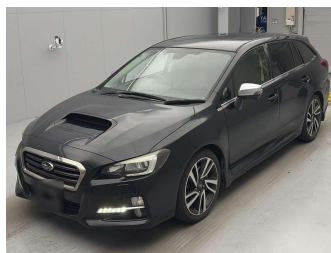

# 2015 Subaru Levorg 2.0GT-S EyeSight

**Purchase Price** **\$15,430**

Includes GST  
Excludes on-road costs of \$475

Finance may be available on this vehicle. Ask one of our friendly staff for more information.

Body Style  
**5 door, Station Wagon**

Odometer  
**111,300 km**

Engine  
**2000 cc, Internal Combustion**

Fuel Type  
**Petrol**

Transmission  
**Auto, 4WD/4x4**

Wheels  
-

VIN  
-

Interior  
**Black, Half Leather**