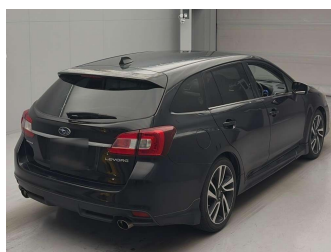

# 2015 Subaru Levorg 2.0GT-S EyeSight

**Purchase Price** **\$15,430**

Includes GST  
Excludes on-road costs of \$475

Finance may be available on this vehicle. Ask one of our friendly staff for more information.

Body Style  
**5 door, Station Wagon**

Odometer  
**111,300 km**

Engine  
**2000 cc, Internal Combustion**

Fuel Type  
**Petrol**

Transmission  
**Auto, 4WD/4x4**

Wheels  
-

VIN  
-

Interior  
**Black, Half Leather**