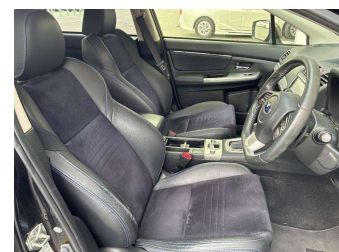

# 2015 Subaru Levorg 2.0GT-S EyeSight

**Purchase Price** **\$15,430**

Includes GST  
Excludes on-road costs of \$475

Finance may be available on this vehicle. Ask one of our friendly staff for more information.

Gain peace of mind with Mechanical Breakdown Insurance. **Ask us how.**

- Top features**
- » 4WD
  - » ABS Braking
  - » Air Conditioning
  - » Alloy Wheels (Factory)
  - » Body Kit (Factory)
  - » CD Player
  - » Central Locking
  - » Chain Driven (no cam b...
  - » Comes with new WOF
  - » Cruise Control
  - » Electric Windows
  - » ESC
  - » Heated Seat(s)
  - » Radio
  - » Remote Locking
  - » Reversing Camera
  - » Smart Key

Body Style  
**5 door, Station Wagon**

Odometer  
**111,300 km**

Engine  
**2000 cc, Internal Combustion**

Fuel Type  
**Petrol**

Transmission  
**Auto, 4WD/4x4**

Wheels  
-

VIN  
-

Interior  
**Black, Half Leather**