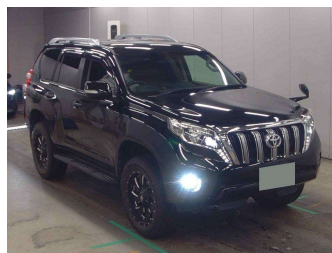

# 2016 Toyota Land Cruiser Prado 2.8 TX 4WD Diesel

**Purchase Price** **\$42,930**

Includes GST  
Excludes on-road costs of \$675

Finance may be available on this vehicle. Ask one of our friendly staff for more information.

**Body Style**  
**5 door, SUV / 4x4**

**Odometer**  
**105,000 km**

**Engine**  
**2800 cc, Internal Combustion**

**Fuel Type**  
**Diesel**

**Transmission**  
**6-Speed Auto, 4WD/4x4**

**Wheels**  
-

**VIN**  
-