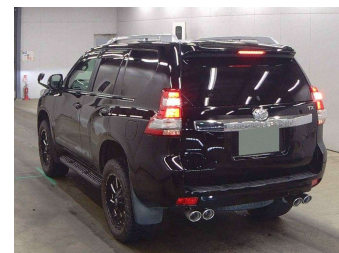

# 2016 Toyota Land Cruiser Prado 2.8 TX 4WD Diesel

**Purchase Price** **\$42,930**

Includes GST  
Excludes on-road costs of \$675

Finance may be available on this vehicle. Ask one of our friendly staff for more information.

**Body Style**  
**5 door, SUV / 4x4**

**Odometer**  
**105,000 km**

**Engine**  
**2800 cc, Internal Combustion**

**Fuel Type**  
**Diesel**

**Transmission**  
**6-Speed Auto, 4WD/4x4**

**Wheels**  
-

**VIN**  
-