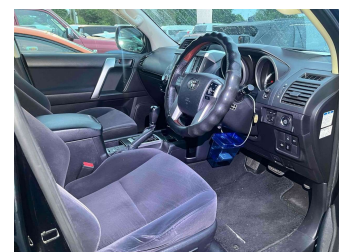

# 2016 Toyota Land Cruiser Prado 2.8 TX 4WD Diesel

**Purchase Price** **\$42,930**

Includes GST  
Excludes on-road costs of \$675

Finance may be available on this vehicle. Ask one of our friendly staff for more information.

**Body Style**  
**5 door, SUV / 4x4**

**Odometer**  
**105,000 km**

**Engine**  
**2800 cc, Internal Combustion**

**Fuel Type**  
**Diesel**

**Transmission**  
**6-Speed Auto, 4WD/4x4**

**Wheels**  
-

**VIN**  
-