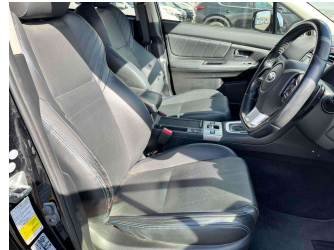

2015 Subaru Levorg 2.0GT-S EyeSight