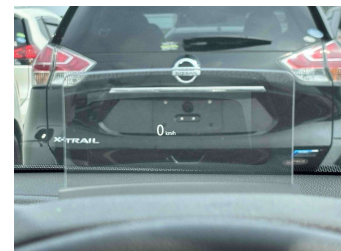

2019 Mitsubishi Eclipse Cross 2.3 TD 4WD Black

Purchase Price

$23,930

Includes GST
Excludes on-road costs of $675

Finance may be available on this vehicle. Ask one of our friendly staff for more information.

Gain peace of mind with Mechanical Breakdown Insurance. **Ask us how.**

1. **Top features**
2. » 4WD
   - » ABS Braking
   - » Air Conditioning
   - » Alloy Wheels (Factory)
   - » Body Kit (Factory)
   - » Central Locking
   - » Chain Driven (no cam b...
   - » Comes with new WOF
   - » Cruise Control
   - » Electric Windows
   - » ESC
   - » Heated Seat(s)
   - » Radio
   - » Remote Locking
   - » Reversing Camera
   - » Smart Key

Body Style
5 door, SUV / 4x4

Odometer
63,700 km

Engine
2300 cc, Internal Combustion

Fuel Type
Diesel

Transmission
8-Speed Auto, 4WD/4x4

Wheels
-

VIN
-

Interior
Black & Grey, Cloth

Safety
-

Reg No.
-

Ext Colour
Grey

History
Ex-Overseas

Seats
5 seats

CO2 Emissions
-

Energy Economy
-

Stock ID: 26374

olGo Motors | Phone 03 281 8581 | Email sales@olgo.co.nz
861-874 Jones Road, Rolleston 7614, New Zealand
www.olgomotors.co.nz