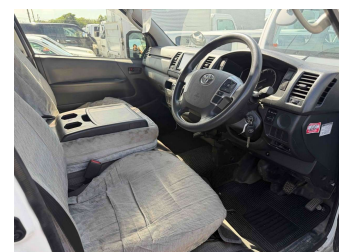

2020 Toyota Hiace 2.0 GL Pkg

Purchase Price **\$29,930**

Includes GST
Excludes on-road costs of \$475

Finance may be available on this vehicle. Ask one of our friendly staff for more information.

Gain peace of mind with Mechanical Breakdown Insurance. **Ask us how.**

- Top features**
- » ABS Braking
 - » Air Conditioning
 - » Central Locking
 - » Chain Driven (no cam b...
 - » Comes with new WOF
 - » Electric Windows
 - » ESC
 - » Radio
 - » Rear Wheel Drive
 - » Remote Locking

Body Style
5 door, Van

Odometer
69,100 km

Engine
2000 cc, Internal Combustion

Fuel Type
Petrol

Transmission
6-Speed Auto, Rear Wheel

Wheels
-

VIN
-

Interior
Grey, Cloth