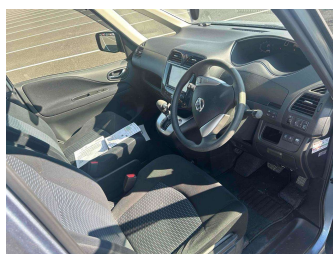

2012 Nissan Serena 20X Hybrid

Purchase Price

\$13,430

Includes GST
Excludes on-road costs of \$475

Finance may be available on this vehicle. Ask one of our friendly staff for more information.

Gain peace of mind with Mechanical Breakdown Insurance. **Ask us how.**

- Top features**
- » ABS Braking
 - » Air Conditioning
 - » CD Player
 - » Central Locking
 - » Chain Driven (no cam b...
 - » Comes with new WOF
 - » Cruise Control
 - » Electric Mirrors
 - » Electric Windows
 - » ESC
 - » Front Wheel Drive
 - » Power Door(s)
 - » Radio
 - » Remote Locking
 - » Smart Key

Body Style	5 door, Van	Reg No.	-
Odometer	33,400 km	Ext Colour	Light Blue
Engine	2000 cc, Hybrid	History	Ex-Overseas
Fuel Type	Hybrid	Seats	8 seats
Transmission	Auto, Front Wheel	CO2 Emissions	-
Wheels	-	Energy Economy	-
VIN	-		
Interior	Black, Cloth		
Safety	-		
		Stock ID: 24934	