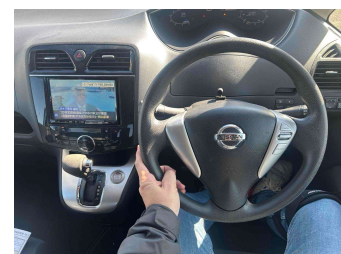

2012 Nissan Serena 20X Hybrid

Purchase Price

$13,430

Includes GST
Excludes on-road costs of $475

Finance may be available on this vehicle. Ask one of our friendly staff for more information.

Gain peace of mind with Mechanical Breakdown Insurance. **Ask us how.**

1. **Top features**
2. » ABS Braking
   - » Air Conditioning
   - » CD Player
   - » Central Locking
   - » Chain Driven (no cam b...
   - » Comes with new WOF
   - » Cruise Control
   - » Electric Mirrors
   - » Electric Windows
   - » ESC
   - » Front Wheel Drive
   - » Power Door(s)
   - » Radio
   - » Remote Locking
   - » Smart Key

Body Style	5 door, Van	Reg No.	-
Odometer	33,400 km	Ext Colour	Light Blue
Engine	2000 cc, Hybrid	History	Ex-Overseas
Fuel Type	Hybrid	Seats	8 seats
Transmission	Auto, Front Wheel	CO2 Emissions	-
Wheels	-	Energy Economy	-
VIN	-		
Interior	Black, Cloth		
Safety	-		
		Stock ID: 24934	

olGo Motors Rolleston | Phone 0800 888 155 | Email
rol.sales@olgomotors.co.nz
861 Jones Rd, Rolleston 7614, New Zealand
www.olgomotors.co.nz