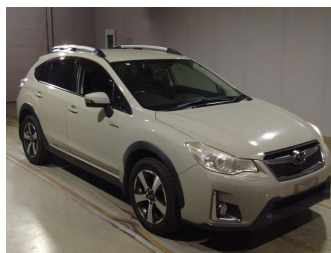

2016 Subaru XV 2.0i-L 4WD Hybrid EyeSight

Purchase Price **\$14,930**

Includes GST
Excludes on-road costs of \$475

Finance may be available on this vehicle. Ask one of our friendly staff for more information.

Body Style
5 door, SUV / 4x4

Odometer
117,000 km

Engine
2000 cc, Hybrid

Fuel Type
Electricity

Transmission
Auto, 4WD/4x4

Wheels
-

VIN
-

Interior
Black, Cloth