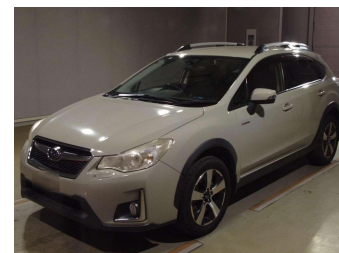

2016 Subaru XV 2.0i-L 4WD Hybrid EyeSight

Purchase Price **\$14,930**

Includes GST
Excludes on-road costs of \$475

Finance may be available on this vehicle. Ask one of our friendly staff for more information.

Body Style
5 door, SUV / 4x4

Odometer
117,000 km

Engine
2000 cc, Hybrid

Fuel Type
Electricity

Transmission
Auto, 4WD/4x4

Wheels
-

VIN
-

Interior
Black, Cloth