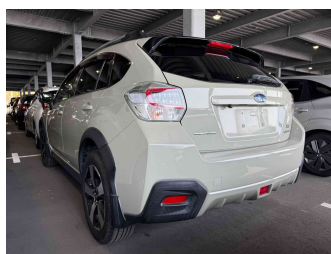

2016 Subaru XV 2.0i-L 4WD Hybrid EyeSight

Purchase Price **\$14,930**

Includes GST
Excludes on-road costs of \$475

Finance may be available on this vehicle. Ask one of our friendly staff for more information.

Body Style
5 door, SUV / 4x4

Odometer
117,000 km

Engine
2000 cc, Hybrid

Fuel Type
Electricity

Transmission
Auto, 4WD/4x4

Wheels
-

VIN
-

Interior
Black, Cloth