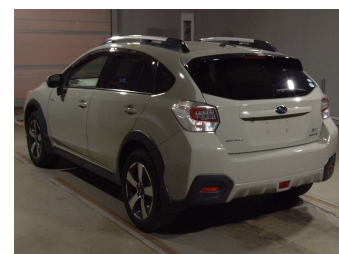

2016 Subaru XV 2.0i-L 4WD Hybrid EyeSight

Purchase Price **\$14,930**

Includes GST
Excludes on-road costs of \$475

Finance may be available on this vehicle. Ask one of our friendly staff for more information.

Body Style
5 door, SUV / 4x4

Odometer
117,000 km

Engine
2000 cc, Hybrid

Fuel Type
Electricity

Transmission
Auto, 4WD/4x4

Wheels
-

VIN
-

Interior
Black, Cloth