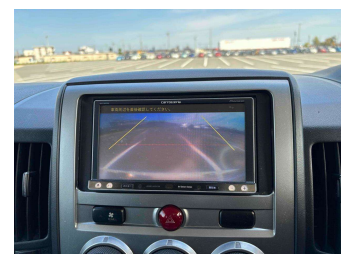

2013 Mitsubishi Delica 2.0 D5 G Power Pkg

Purchase Price **$10,430**

Includes GST
Excludes on-road costs of $475

Finance may be available on this vehicle. Ask one of our friendly staff for more information.

Gain peace of mind with Mechanical Breakdown Insurance. **Ask us how.**

1. **Top features**
2. » ABS Braking
   - » Air Conditioning
   - » Alloy Wheels (Factory)
   - » CD Player
   - » Central Locking
   - » Chain Driven (no cam b...
   - » Comes with new WOF
   - » Cruise Control
   - » Electric Mirrors
   - » Electric Windows
   - » Front Wheel Drive
   - » Power Door(s)
   - » Remote Locking
   - » Reversing Camera
   - » Smart Key

Body Style
5 door, Van

Odometer
123,700 km

Engine
2000 cc, Petrol

Fuel Type
Petrol

Transmission
Auto, Front Wheel

Wheels
-

VIN
-

Interior
Black, Cloth

Safety
-

Reg No.
-

Ext Colour
Pearl White

History
Ex-Overseas

Seats
7 seats

CO2 Emissions
-

Energy Economy
-

VIN
-

Interior
Black, Cloth

Safety
-

Stock ID: 24239