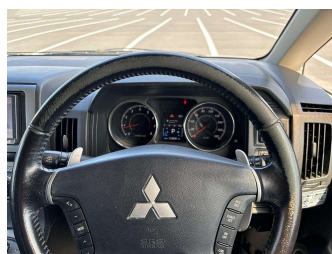

2013 Mitsubishi Delica 2.0 D5 G Power Pkg

Purchase Price **$10,430**

Includes GST
Excludes on-road costs of $475

Finance may be available on this vehicle. Ask one of our friendly staff for more information.

Gain peace of mind with Mechanical Breakdown Insurance. **Ask us how.**

1. **Top features**
2. » ABS Braking
   - » Air Conditioning
   - » Alloy Wheels (Factory)
   - » CD Player
   - » Central Locking
   - » Chain Driven (no cam b...
   - » Comes with new WOF
   - » Cruise Control
   - » Electric Mirrors
   - » Electric Windows
   - » Front Wheel Drive
   - » Power Door(s)
   - » Remote Locking
   - » Reversing Camera
   - » Smart Key

Body Style
5 door, Van

Odometer
123,700 km

Engine
2000 cc, Petrol

Fuel Type
Petrol

Transmission
Auto, Front Wheel

Wheels
-

VIN
-

Interior
Black, Cloth

Safety
-

Reg No.
-

Ext Colour
Pearl White

History
Ex-Overseas

Seats
7 seats

CO2 Emissions
-

Energy Economy
-

VIN
-

Interior
Black, Cloth

Safety
-

Stock ID: 24239