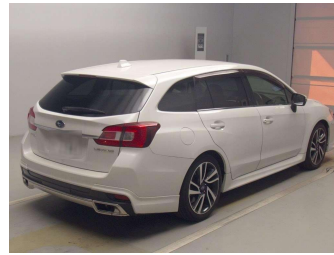

# 2014 Subaru Levorg 2.0GT-S EyeSight

Purchase Price

**\$17,925**

Includes GST  
Excludes on-road costs of \$475

Finance may be available on this vehicle. Ask one of our friendly staff for more information.

Body Style

**5 door, Station Wagon**

Odometer

**96,700 km**

Engine

**2000 cc, Petrol**

Fuel Type

**Petrol**