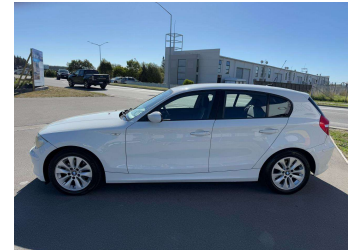

2007 BMW 116i

Purchase Price

\$5,988

Includes GST
Excludes on-road costs of \$148

Finance may be available on this vehicle. Ask one of our friendly staff for more information.

Gain peace of mind with Mechanical Breakdown Insurance. **Ask us how.**

Body Style

5 door, Hatchback

Odometer

117,700 km

Engine

1600 cc, Petrol

Fuel Type

Petrol