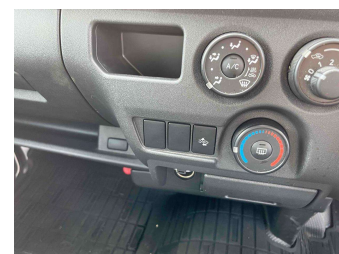

2020 Toyota Hiace 2.8 DX 4WD Diesel

Purchase Price

$34,430

Includes GST
Excludes on-road costs of $675

Finance may be available on this vehicle. Ask one of our friendly staff for more information.

Gain peace of mind with Mechanical Breakdown Insurance. **Ask us how.**

1. **Top features**
2. » 4WD
   - » ABS Braking
   - » Air Conditioning
   - » CD Player
   - » Central Locking
   - » Chain Driven (no cam belt)
   - » Comes with new WOF
   - » Electric Windows
   - » Remote Locking

Body Style
4 door, Van

Odometer
84,500 km

Engine
2800 cc, Internal Combustion

Fuel Type
Diesel

Transmission
6-Speed Auto, 4WD/4x4

Wheels
-

VIN
-

Interior
Grey, Cloth

Safety
-

Reg No.
-

Ext Colour
White

History
Ex-Overseas

Seats
3 seats

CO2 Emissions
-

Energy Economy
-

Stock ID: 24269

olGo Motors Rolleston | Phone 0800 888 155 | Email
rol.sales@olgomotors.co.nz
861 Jones Rd, Rolleston 7614, New Zealand
www.olgomotors.co.nz