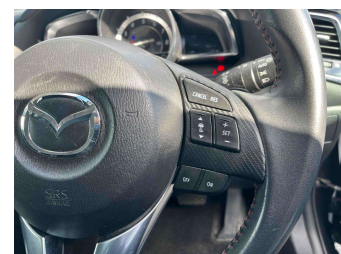

2015 Mazda Axela 15S Touring

Purchase Price **$12,930**

Includes GST
Excludes on-road costs of $475

Finance may be available on this vehicle. Ask one of our friendly staff for more information.

Gain peace of mind with Mechanical Breakdown Insurance. **Ask us how.**

1. **Top features**
2. » ABS Braking
   - » Air Conditioning
   - » Alloy Wheels (Factory)
   - » Body Kit (Factory)
   - » CD Player
   - » Central Locking
   - » Chain Driven (no cam b...
   - » Comes with new WOF
   - » Cruise Control
   - » Electric Mirrors
   - » Electric Windows
   - » ESC
   - » Front Wheel Drive
   - » New Shape
   - » Radio
   - » Remote Locking
   - » Reversing Camera
   - » Smart Key

Body Style
5 door, Hatchback

Odometer
147,900 km

Engine
1500 cc, Petrol

Fuel Type
Petrol

Transmission
6-Speed Auto, Front Wheel

Wheels
-

VIN
-

Interior
Black, Cloth

Safety
-

Reg No.
-

Ext Colour
Grey

History
Ex-Overseas

Seats
5 seats

CO2 Emissions
-

Energy Economy
-

Stock ID: 24975

olGo Motors Rolleston | Phone 0800 888 155 | Email
rol.sales@olgomotors.co.nz
861 Jones Rd, Rolleston 7614, New Zealand
www.olgomotors.co.nz