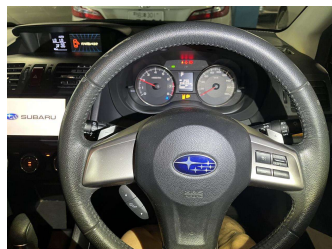

2014 Subaru Impreza G4 2.0i 4WD EyeSight

Purchase Price **\$11,430**

Includes GST
Excludes on-road costs of \$475

Finance may be available on this vehicle. Ask one of our friendly staff for more information.

Body Style	4 door, Sedan	Reg No.	-
Odometer	46,500 km	Ext Colour	Grey
Engine	2000 cc, Petrol	History	Ex-Overseas
Fuel Type	Petrol	Seats	5 seats
Transmission	Auto, 4WD/4x4	CO2 Emissions	-
Wheels	-	Energy Economy	-
VIN	-		
Interior	Black, Leather		
Safety	-		