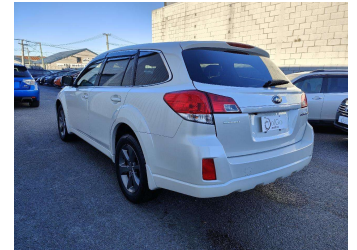

2014 Subaru Outback 2.5i 4WD B Sport EyeSight

Purchase Price

\$10,825

Includes GST
Excludes on-road costs of \$475

Finance may be available on this vehicle. Ask one of our friendly staff for more information.

Body Style
5 door, Station Wagon

Odometer
142,100 km

Engine
2500 cc, Petrol

Fuel Type
Petrol

Transmission
Auto, 4WD/4x4

Wheels
-

VIN
7AT0GF16X24031465

Interior
Black, Half Leather