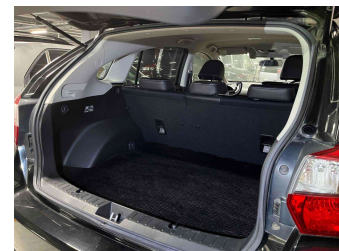

2013 Subaru Impreza 2.0i-S 4WD Sport EyeSight

Purchase Price **$12,125**

Includes GST
Excludes on-road costs of $475

Finance may be available on this vehicle. Ask one of our friendly staff for more information.

Gain peace of mind with Mechanical Breakdown Insurance. **Ask us how.**

1. **Top features**
2. » 4WD
   - » ABS Braking
   - » Air Conditioning
   - » Alloy Wheels (Factory)
   - » Body Kit (Factory)
   - » CD Player
   - » Central Locking
   - » Chain Driven (no cam b...
   - » Comes with new WOF
   - » Cruise Control
   - » Electric Mirrors
   - » Electric Windows
   - » Remote Locking

Body Style	5 door, Hatchback	Reg No.	-
Odometer	49,000 km	Ext Colour	Black
Engine	2000 cc, Petrol	History	Ex-Overseas
Fuel Type	Petrol	Seats	5 seats
Transmission	Auto, 4WD/4x4	CO2 Emissions	-
Wheels	-	Energy Economy	-
VIN	-		
Interior	Black, Half-Leather		
Safety	-		
		Stock ID: 24225	

olGo Motors Sydenham | Phone 0800 888 585 | Email chc.sales@olgomotors.co.nz
115 Orbell St, Sydenham, Christchurch 8023, New Zealand
www.olgomotors.co.nz

★★★★★
4.50 | 2186 reviews