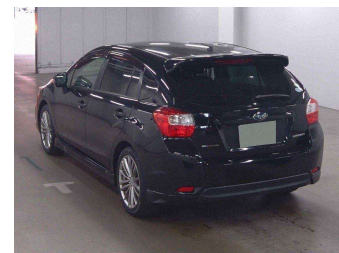

2013 Subaru Impreza 2.0i-S 4WD Sport EyeSight

Purchase Price **\$12,125**

Includes GST
Excludes on-road costs of \$475

Finance may be available on this vehicle. Ask one of our friendly staff for more information.

Body Style	5 door, Hatchback	Reg No.	-
Odometer	49,000 km	Ext Colour	Black
Engine	2000 cc, Petrol	History	Ex-Overseas
Fuel Type	Petrol	Seats	5 seats
Transmission	Auto, 4WD/4x4	CO2 Emissions	-
Wheels	-	Energy Economy	-
VIN	-		
Interior	Black, Half-Leather		
Safety	-		
		Stock ID: 24225	