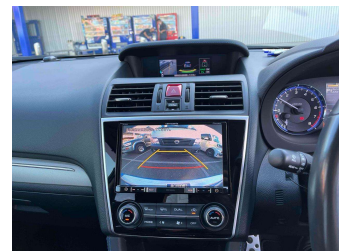

2017 Subaru Levorg 2.0GT-S EyeSight

Purchase Price

$17,930

Includes GST
Excludes on-road costs of $475

Finance may be available on this vehicle. Ask one of our friendly staff for more information.

Gain peace of mind with Mechanical Breakdown Insurance. **Ask us how.**

Top features

- » 4WD
- » ABS Braking
- » Air Conditioning
- » Alloy Wheels (Factory)
- » Body Kit (Factory)
- » CD Player
- » Central Locking
- » Chain Driven (no cam b...)
- » Comes with new WOF
- » Cruise Control
- » Electric Mirrors
- » Electric Windows
- » Facelift Model
- » Remote Locking
- » Reversing Camera
- » Smart Key

Body Style

5 door, Station Wagon

Odometer

145,600 km

Engine

2000 cc, Petrol

Fuel Type

Petrol

Transmission

Auto, 4WD/4x4

Wheels

-

VIN

-

Interior

Black, Half Leather

Safety

Based on 2023 VSRR rating

Reg No.

-

Ext Colour

Greyish Blue

History

Ex-Overseas

Seats

5 seats

CO2 Emissions

★★★★☆

195 grams/km

Energy Economy

★★☆☆☆☆

Annual fuel cost of $3,290

8.4L per 100km

Cost per year is an estimate based on petrol price of $2.80 per litre and an average distance of 14000 km. Emissions and Energy Economy figures standardised to 3P WLTP.

Stock ID: 24561

olGo Motors Rolleston | Phone 0800 888 155 | Email
rol.sales@olgomotors.co.nz
861 Jones Rd, Rolleston 7614, New Zealand
www.olgomotors.co.nz