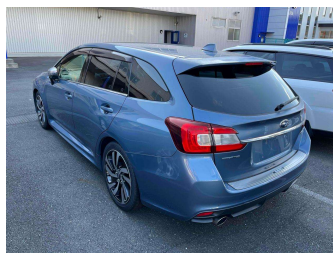

2017 Subaru Levorg 2.0GT-S EyeSight

Purchase Price

\$17,930

Includes GST
Excludes on-road costs of \$475

Finance may be available on this vehicle. Ask one of our friendly staff for more information.

Gain peace of mind with Mechanical Breakdown Insurance. **Ask us how.**

Body Style

5 door, Station Wagon

Odometer

145,600 km

Engine

2000 cc, Petrol

Fuel Type

Petrol

Transmission

Auto, 4WD/4x4

Wheels

-

VIN

-

Interior

Black, Half Leather