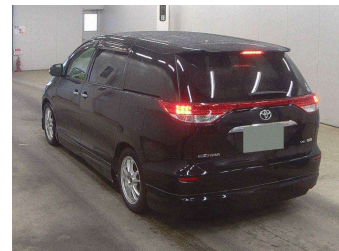

2014 Toyota Estima 3.5 G

Purchase Price **\$14,925**

Includes GST
Excludes on-road costs of \$475

Finance may be available on this vehicle. Ask one of our friendly staff for more information.

Gain peace of mind with Mechanical Breakdown Insurance. **Ask us how.**

Body Style
5 door, People Mover

Odometer
137,400 km

Engine
3500 cc, Petrol

Fuel Type
Petrol

Transmission
6-Speed Auto, Front Wheel

Wheels
-

VIN
-

Interior
Beige, Leather