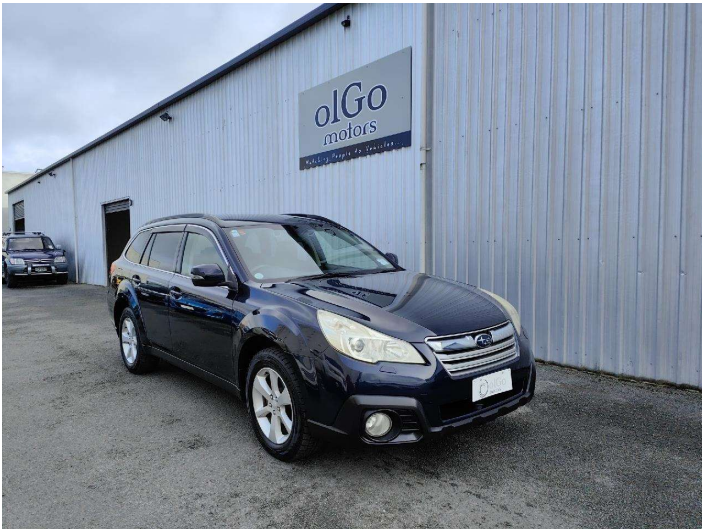

2012 Subaru Outback 2.5i 4WD EyeSight

Purchase Price **\$12,925**

Includes GST
Excludes on-road costs of \$475

Finance may be available on this vehicle. Ask one of our friendly staff for more information.

Body Style
5 door, Station Wagon

Odometer
96,700 km

Engine
2500 cc, Petrol

Fuel Type
Petrol

Transmission
Auto, 4WD/4x4

Wheels
-

VIN
7AT0GF0BX24006336

Interior
Black, Cloth

Safety

Based on 2023 UCSR rating for 09-14 models

Reg No.

-

Ext Colour
Navy Blue

History
Ex-Overseas

Seats
5 seats

CO2 Emissions
★★★★☆
190 grams/km