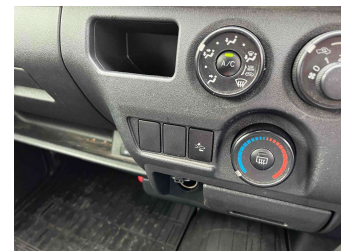

2018 Toyota Hiace 2.8 DX Diesel

Purchase Price **$23,430**

Includes GST
Excludes on-road costs of $675

Finance may be available on this vehicle. Ask one of our friendly staff for more information.

Gain peace of mind with Mechanical Breakdown Insurance. **Ask us how.**

1. **Top features**
2. » ABS Braking
   - » Air Conditioning
   - » CD Player
   - » Central Locking
   - » Chain Driven (no cam belt)
   - » Comes with new WOF
   - » Electric Windows
   - » Rear Wheel Drive
   - » Remote Locking

Body Style
5 door, Van

Odometer
212,000 km

Engine
2800 cc, Internal Combustion

Fuel Type
Diesel

Transmission
6-Speed Auto, Rear Wheel

Wheels
-

VIN
-

Interior
Grey, Cloth

Safety
-

Reg No.
-

Ext Colour
Silver

History
Ex-Overseas

Seats
6 seats

CO2 Emissions
-

Energy Economy
-

Stock ID: 24325

olGo Motors Rolleston | Phone 0800 888 155 | Email rol.sales@olgomotors.co.nz
861 Jones Rd, Rolleston 7614, New Zealand
www.olgomotors.co.nz

★★★★★
4.54 | 1564 reviews