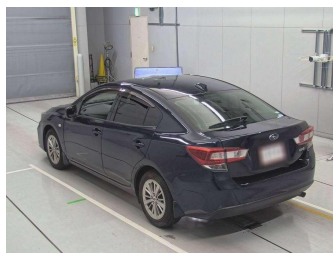

# 2016 Subaru Impreza G4 1.6i-L EyeSight

Purchase Price

**\$12,525**

Includes GST  
Excludes on-road costs of \$475

Finance may be available on this vehicle. Ask one of our friendly staff for more information.