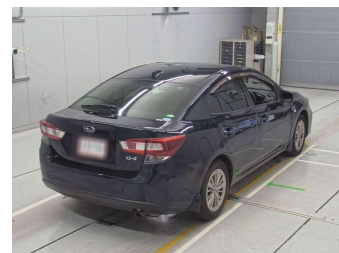

# 2016 Subaru Impreza G4 1.6i-L EyeSight

Purchase Price

**\$12,525**

Includes GST  
Excludes on-road costs of \$475

Finance may be available on this vehicle. Ask one of our friendly staff for more information.