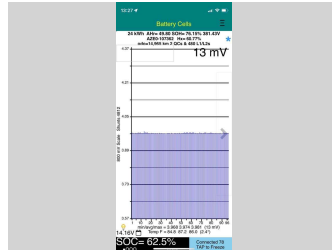

2014 Nissan Leaf 24S

Purchase Price **\$6,925**

Includes GST
Excludes on-road costs of \$475

Finance may be available on this vehicle. Ask one of our friendly staff for more information.

Gain peace of mind with Mechanical Breakdown Insurance. **Ask us how.**