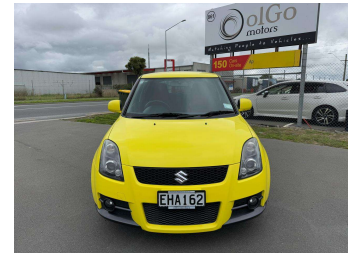

2006 Suzuki Swift 1.6 Sport

Purchase Price **\$7,630**

Includes GST
Excludes on-road costs of \$150

Finance may be available on this vehicle. Ask one of our friendly staff for more information.

Gain peace of mind with Mechanical Breakdown Insurance. **Ask us how.**

Body Style
5 door, Hatchback

Odometer
100,300 km

Engine
1600 cc, Petrol

Fuel Type
Petrol

Transmission
4-Speed Auto, Front Wheel

Wheels
-

VIN
7A8GK0C0708111475

Interior
Black & Red, Cloth