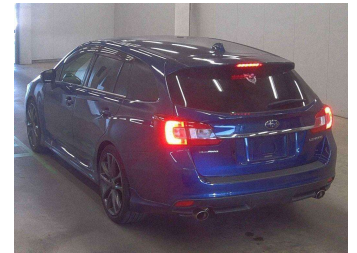

# 2015 Subaru Levorg 1.6GT-S EyeSight

Purchase Price

**\$14,925**

Includes GST  
Excludes on-road costs of \$475

Finance may be available on this vehicle. Ask one of our friendly staff for more information.

Body Style

**5 door, Station Wagon**

Odometer

**127,600 km**

Engine

**1600 cc, Petrol**

Fuel Type

**Petrol**

Transmission

**Auto, 4WD/4x4**

Wheels

-

VIN

-

Interior

**Black, Cloth**