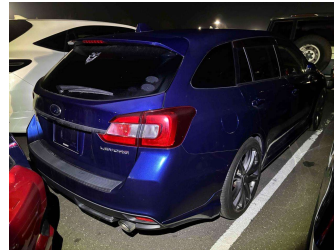

# 2015 Subaru Levorg 1.6GT-S EyeSight

Purchase Price

**\$14,925**

Includes GST  
Excludes on-road costs of \$475

Finance may be available on this vehicle. Ask one of our friendly staff for more information.

Body Style

**5 door, Station Wagon**

Odometer

**127,600 km**

Engine

**1600 cc, Petrol**

Fuel Type

**Petrol**

Transmission

**Auto, 4WD/4x4**

Wheels

-

VIN

-

Interior

**Black, Cloth**