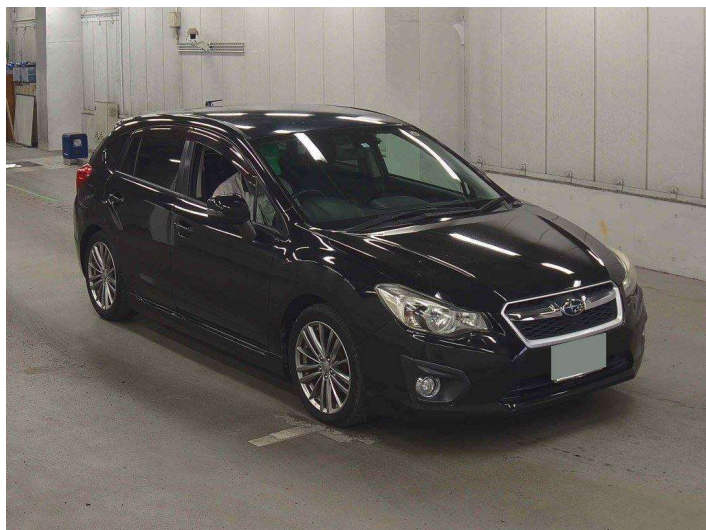

2012 Subaru Impreza 2.0i-S Sport

Purchase Price

\$11,525

Includes GST
Excludes on-road costs of \$475

Finance may be available on this vehicle. Ask one of our friendly staff for more information.

Gain peace of mind with Mechanical Breakdown Insurance. **Ask us how.**

Body Style

5 door, Hatchback

Odometer

72,000 km

Engine

2000 cc, Petrol

Fuel Type

Petrol

Transmission

Auto, Front Wheel

Wheels

-

VIN

-

Interior

Black, Half-Leather