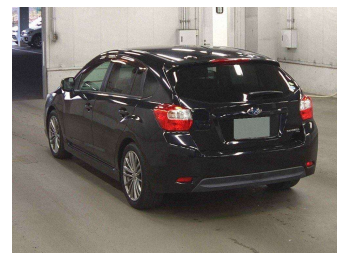

2012 Subaru Impreza 2.0i-S Sport

Purchase Price

\$11,525

Includes GST
Excludes on-road costs of \$475

Finance may be available on this vehicle. Ask one of our friendly staff for more information.

Gain peace of mind with Mechanical Breakdown Insurance. **Ask us how.**

Body Style

5 door, Hatchback

Odometer

72,000 km

Engine

2000 cc, Petrol

Fuel Type

Petrol

Transmission

Auto, Front Wheel

Wheels

-

VIN

-

Interior

Black, Half-Leather