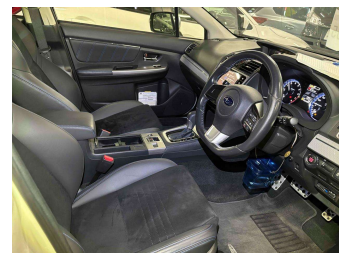

2015 Subaru Levorg 2.0GT-S EyeSight

Purchase Price

\$15,930

Includes GST
Excludes on-road costs of \$475

Finance may be available on this vehicle. Ask one of our friendly staff for more information.

Gain peace of mind with Mechanical Breakdown Insurance. **Ask us how.**

Top features

- » 4WD
- » ABS Braking
- » Air Conditioning
- » Alloy Wheels (Factory)
- » Body Kit (Factory)
- » CD Player
- » Central Locking
- » Chain Driven (no cam b...
- » Comes with new WOF
- » Cruise Control
- » Electric Mirrors
- » Electric Windows
- » Power Front Seat(s)
- » Remote Locking
- » Reversing Camera
- » Smart Key

Transmission

Auto, 4WD/4x4

Wheels

-

VIN

-

Interior

Black, Half Leather