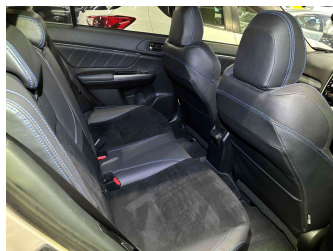

2015 Subaru Levorg 2.0GT-S EyeSight

Purchase Price

\$15,930

Includes GST
Excludes on-road costs of \$475

Finance may be available on this vehicle. Ask one of our friendly staff for more information.

Gain peace of mind with Mechanical Breakdown Insurance. **Ask us how.**

Top features

- » 4WD
- » ABS Braking
- » Air Conditioning
- » Alloy Wheels (Factory)
- » Body Kit (Factory)
- » CD Player
- » Central Locking
- » Chain Driven (no cam b...
- » Comes with new WOF
- » Cruise Control
- » Electric Mirrors
- » Electric Windows
- » Power Front Seat(s)
- » Remote Locking
- » Reversing Camera
- » Smart Key

Transmission

Auto, 4WD/4x4

Wheels

-

VIN

-

Interior

Black, Half Leather