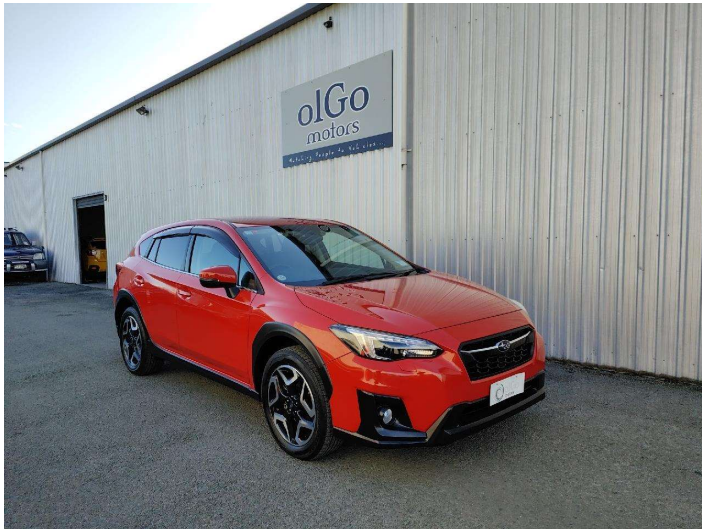

2017 Subaru XV 2.0i-L 4WD Eyesight

Purchase Price **\$21,425**

Includes GST
Excludes on-road costs of \$475

Finance may be available on this vehicle. Ask one of our friendly staff for more information.

Gain peace of mind with Mechanical Breakdown Insurance. **Ask us how.**

Body Style
5 door, SUV / 4x4

Odometer
48,000 km

Engine
2000 cc, Petrol

Fuel Type
Petrol

Transmission
Auto, 4WD/4x4

Wheels
-

VIN
7AT0GF1XX24046045

Interior
Black, Leather