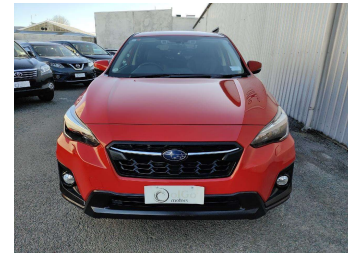

2017 Subaru XV 2.0i-L 4WD Eyesight

Purchase Price **\$21,425**

Includes GST
Excludes on-road costs of \$475

Finance may be available on this vehicle. Ask one of our friendly staff for more information.

Gain peace of mind with Mechanical Breakdown Insurance. **Ask us how.**

Body Style
5 door, SUV / 4x4

Odometer
48,000 km

Engine
2000 cc, Petrol

Fuel Type
Petrol

Transmission
Auto, 4WD/4x4

Wheels
-

VIN
7AT0GF1XX24046045

Interior
Black, Leather