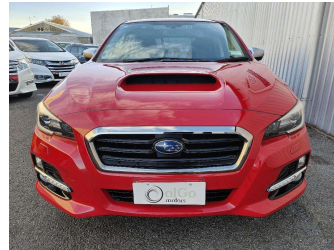

2015 Subaru Levorg 1.6GT-S EyeSight

Purchase Price

\$14,525

Includes GST
Excludes on-road costs of \$475

Finance may be available on this vehicle. Ask one of our friendly staff for more information.

Gain peace of mind with Mechanical Breakdown Insurance. **Ask us how.**

Body Style

5 door, Station Wagon

Odometer

127,000 km

Engine

1600 cc, Petrol

Fuel Type

Petrol

Transmission

Auto, 4WD/4x4

Wheels

-

VIN

7AT0GF22X24035559

Interior

Black, Cloth