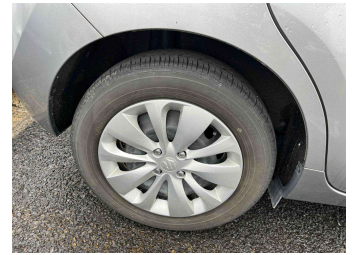

2016 Suzuki Baleno 1.2 XG

Purchase Price

\$10,950

Includes GST
Excludes on-road costs of \$475

Finance may be available on this vehicle. Ask one of our friendly staff for more information.

Gain peace of mind with Mechanical Breakdown Insurance. **Ask us how.**