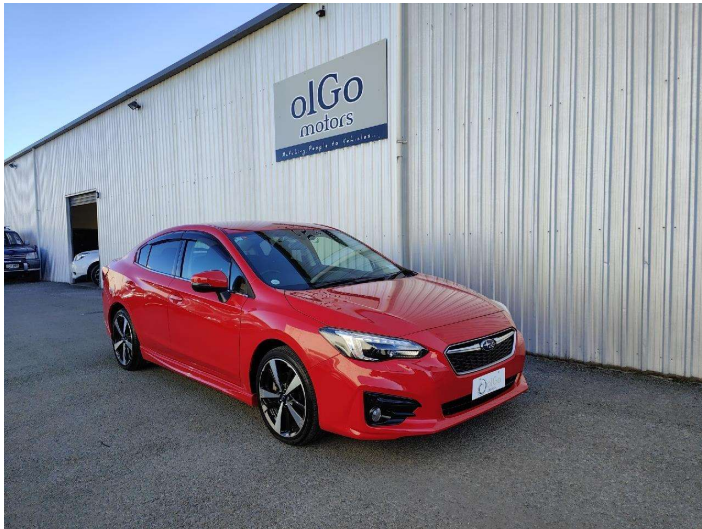

2017 Subaru Impreza G4 2.0i-S EyeSight

Purchase Price

\$14,225

Includes GST
Excludes on-road costs of \$475

Finance may be available on this vehicle. Ask one of our friendly staff for more information.

Gain peace of mind with Mechanical Breakdown Insurance. **Ask us how.**

Body Style
4 door, Sedan

Odometer
75,100 km

Engine
2000 cc, Petrol

Fuel Type
Petrol

Transmission
Auto, Front Wheel

Wheels
-

VIN
7AT0GF09X24003651

Interior
Black, Cloth