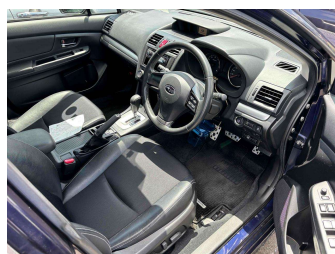

2012 Subaru Impreza G4 2.0i-S 4WD EyeSight

Purchase Price **\$10,950**

Includes GST
Excludes on-road costs of \$475

Finance may be available on this vehicle. Ask one of our friendly staff for more information.

Gain peace of mind with Mechanical Breakdown Insurance. **Ask us how.**

- Top features**
- » 4WD
 - » ABS Braking
 - » Air Conditioning
 - » Alloy Wheels (Factory)
 - » Body Kit (Factory)
 - » CD Player
 - » Central Locking
 - » Chain Driven (no cam b...)
 - » Comes with new WOF
 - » Cruise Control
 - » Electric Mirrors
 - » Electric Windows
 - » New Shape
 - » Paddle Shifters
 - » Power Front Seat(s)
 - » Rear Spoiler
 - » Remote Locking
 - » Smart Key

Body Style
4 door, Sedan

Odometer
92,500 km

Engine
2000 cc, Petrol

Fuel Type
Petrol

Transmission
Auto, 4WD/4x4

Wheels
-

VIN
-

Interior
Black, Half-Leather