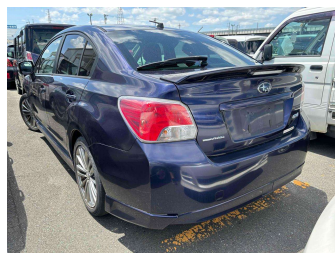

2012 Subaru Impreza G4 2.0i-S 4WD EyeSight

Purchase Price **\$10,950**

Includes GST
Excludes on-road costs of \$475

Finance may be available on this vehicle. Ask one of our friendly staff for more information.

Body Style
4 door, Sedan

Odometer
92,500 km

Engine
2000 cc, Petrol

Fuel Type
Petrol

Transmission
Auto, 4WD/4x4

Wheels
-

VIN
-

Interior
Black, Half-Leather