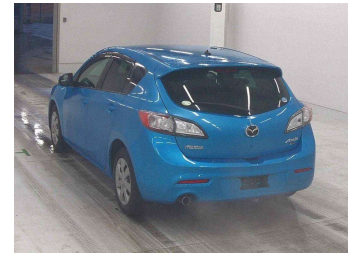

2009 Mazda Axela 20C Sport

Purchase Price

\$10,425

Includes GST
Excludes on-road costs of \$475

Finance may be available on this vehicle. Ask one of our friendly staff for more information.

Gain peace of mind with Mechanical Breakdown Insurance. **Ask us how.**

Body Style

5 door, Hatchback

Odometer

68,000 km

Engine

2000 cc, Petrol

Fuel Type

Petrol

Transmission

Auto, Front Wheel

Wheels

-

VIN

-

Interior

Black, Cloth