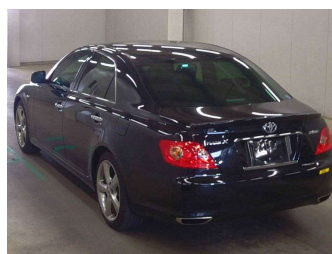

2006 Toyota Mark-X 250G S Pkg

Purchase Price

\$12,930

Includes GST
Excludes on-road costs of \$475

Finance may be available on this vehicle. Ask one of our friendly staff for more information.

Gain peace of mind with Mechanical Breakdown Insurance. **Ask us how.**

Body Style

4 door, Sedan

Odometer

39,300 km

Engine

2500 cc, Internal Combustion

Fuel Type

Petrol

Transmission

6-Speed Auto, Rear Wheel

Wheels

-

VIN

-

Interior

Black, Cloth