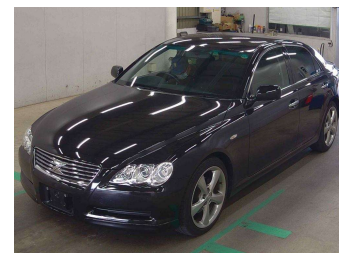

2006 Toyota Mark-X 250G S Pkg

Purchase Price

\$12,930

Includes GST
Excludes on-road costs of \$475

Finance may be available on this vehicle. Ask one of our friendly staff for more information.

Gain peace of mind with Mechanical Breakdown Insurance. **Ask us how.**

Transmission

6-Speed Auto, Rear Wheel

Wheels

-

VIN

-

Interior

Black, Cloth