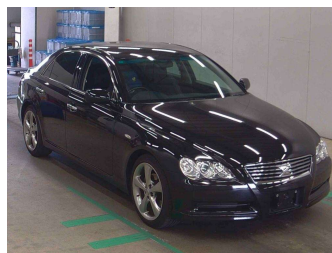

2006 Toyota Mark-X 250G S Pkg

Purchase Price

\$12,930

Includes GST
Excludes on-road costs of \$475

Finance may be available on this vehicle. Ask one of our friendly staff for more information.

Gain peace of mind with Mechanical Breakdown Insurance. **Ask us how.**

Body Style

4 door, Sedan

Odometer

39,300 km

Engine

2500 cc, Internal Combustion

Fuel Type

Petrol

Transmission

6-Speed Auto, Rear Wheel

Wheels

-

VIN

-

Interior

Black, Cloth