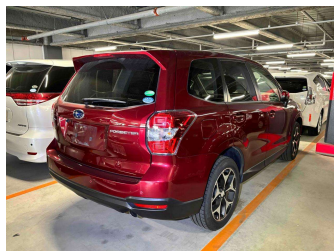

2013 Subaru Forester 2.0i-S 4WD EyeSight

Purchase Price **\$14,930**

Includes GST
Excludes on-road costs of \$475

Finance may be available on this vehicle. Ask one of our friendly staff for more information.

Body Style
5 door, SUV / 4x4

Odometer
116,200 km

Engine
2000 cc, Petrol

Fuel Type
Petrol

Transmission
Auto, 4WD/4x4

Wheels
-

VIN
-

Interior
Black, Leather