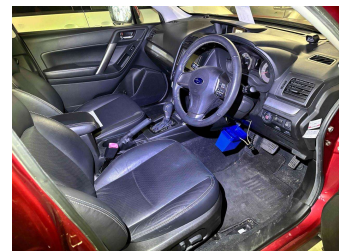

2013 Subaru Forester 2.0i-S 4WD EyeSight

Purchase Price **\$14,930**

Includes GST
Excludes on-road costs of \$475

Finance may be available on this vehicle. Ask one of our friendly staff for more information.

Gain peace of mind with Mechanical Breakdown Insurance. **Ask us how.**

- Top features**
- » 4WD
 - » ABS Braking
 - » Air Conditioning
 - » Alloy Wheels (Factory)
 - » Body Kit (Factory)
 - » CD Player
 - » Central Locking
 - » Chain Driven (no cam b...
 - » Comes with new WOF
 - » Cruise Control
 - » Electric Mirrors
 - » Electric Windows
 - » Heated Seat(s)
 - » New Shape
 - » Power Front Seat(s)
 - » Remote Locking
 - » Reversing Camera
 - » Smart Key

Body Style
5 door, SUV / 4x4

Odometer
116,200 km

Engine
2000 cc, Petrol

Fuel Type
Petrol

Transmission
Auto, 4WD/4x4

Wheels
-

VIN
-

Interior
Black, Leather