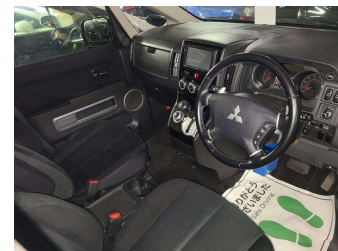

# 2015 Mitsubishi Delica D5 2.2 Diesel Power Pkg

**Purchase Price** **\$21,930**

Includes GST  
Excludes on-road costs of \$675

Finance may be available on this vehicle. Ask one of our friendly staff for more information.

Gain peace of mind with Mechanical Breakdown Insurance. **Ask us how.**

- Top features**
- » 4WD
  - » ABS Braking
  - » Air Conditioning
  - » Alloy Wheels
  - » CD Player
  - » Central Locking
  - » Chain Driven (no cam b...
  - » Comes with new WOF
  - » Cruise Control
  - » Electric Mirrors
  - » Electric Windows
  - » Power Door(s)
  - » Remote Locking
  - » Reversing Camera
  - » Smart Key

**Body Style**  
5 door, Van

**Odometer**  
155,800 km

**Engine**  
2200 cc, Internal Combustion

**Fuel Type**  
Diesel

**Transmission**  
6-Speed Auto, 4WD/4x4

**Wheels**  
-

**VIN**  
-

**Interior**  
Black, Cloth