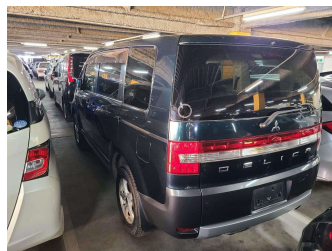

# 2015 Mitsubishi Delica D5 2.2 Diesel Power Pkg

**Purchase Price** **\$21,930**

Includes GST  
Excludes on-road costs of \$675

Finance may be available on this vehicle. Ask one of our friendly staff for more information.

**Body Style**  
5 door, Van

**Odometer**  
155,800 km

**Engine**  
2200 cc, Internal Combustion

**Fuel Type**  
Diesel

**Transmission**  
6-Speed Auto, 4WD/4x4

**Wheels**  
-

**VIN**  
-

**Interior**  
Black, Cloth