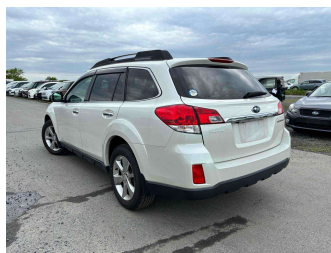

2013 Subaru Outback 2.5i 4WD EyeSight EX Edition

Purchase Price

\$12,950

Includes GST
Excludes on-road costs of \$475

Finance may be available on this vehicle. Ask one of our friendly staff for more information.

Body Style

5 door, Station Wagon

Odometer

122,500 km

Engine

2500 cc, Petrol

Fuel Type

Petrol