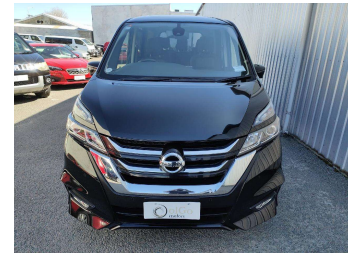

2017 Nissan Serena 2.0 Hybrid Highway Star

Purchase Price

\$13,925

Includes GST
Excludes on-road costs of \$475

Finance may be available on this vehicle. Ask one of our friendly staff for more information.

Body Style	5 door, Van	Reg No.	-
Odometer	127,900 km	Ext Colour	Black
Engine	2000 cc, Hybrid	History	Ex-Overseas
Fuel Type	Hybrid	Seats	8 seats
Transmission	Auto, Front Wheel	CO2 Emissions	★★★★☆ 160 grams/km
Wheels	-	Energy Economy	★★★☆☆☆
VIN	7AT0DH3FX24047704	Annual fuel cost of \$2,670	6.8L per 100km
Interior	Black, Cloth	Cost per year is an estimate based on petrol price of \$2.80 per litre and an average distance of 14000 km. Emissions and Energy Economy figures standardised to 3P WLTP.	
Safety		Stock ID: 23688	
	Based on 2023 VSRR rating		