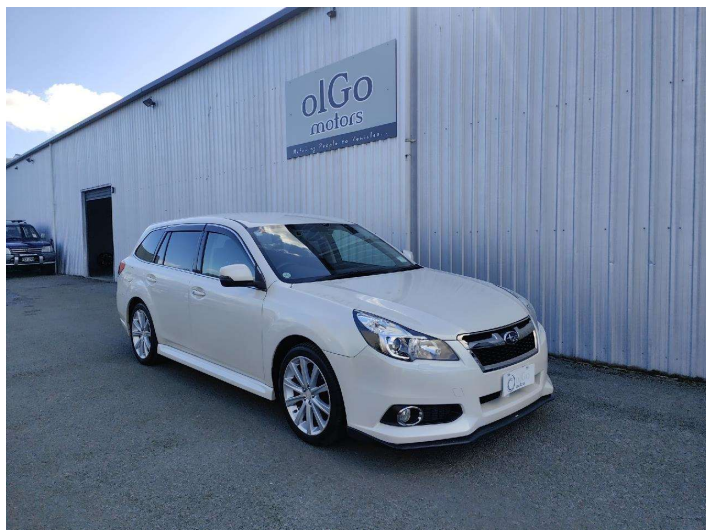

2013 Subaru Legacy 2.5i EyeSight S Pkg Facelift

Purchase Price **\$9,925**
Includes GST
 Excludes on-road costs of \$475

Finance may be available on this vehicle. Ask one of our friendly staff for more information.

Body Style
5 door, Station Wagon

Odometer
139,200 km

Engine
2500 cc, Petrol

Fuel Type
Petrol

Transmission
Auto, 4WD/4x4

Wheels
 -

VIN
7AT0GF0BX24014469

Interior
Black, Half Leather

Safety

Based on 2023 UCSR rating for 09-14 models

Reg No.

-

Ext Colour
Pearl White

History
Ex-Overseas

Seats
5 seats

CO2 Emissions
★★★★☆
190 grams/km