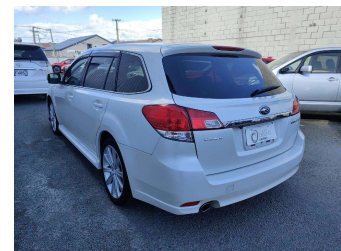

2013 Subaru Legacy 2.5i EyeSight S Pkg Facelift

Purchase Price **\$9,925**
Includes GST
 Excludes on-road costs of \$475

Finance may be available on this vehicle. Ask one of our friendly staff for more information.

Body Style
5 door, Station Wagon

Odometer
139,200 km

Engine
2500 cc, Petrol

Fuel Type
Petrol

Transmission
Auto, 4WD/4x4

Wheels
 -

VIN
7AT0GF0BX24014469

Interior
Black, Half Leather