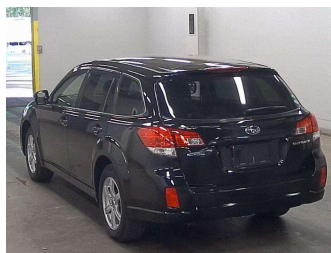

2013 Subaru Outback 2.5i 4WD B Sport EyeSight

Purchase Price

\$11,925

Includes GST
Excludes on-road costs of \$475

Finance may be available on this vehicle. Ask one of our friendly staff for more information.

Body Style

5 door, Station Wagon

Odometer

129,000 km

Engine

2500 cc, Petrol

Fuel Type

Petrol

Transmission

Auto, 4WD/4x4

Wheels

-

VIN

-

Interior

Black, Cloth