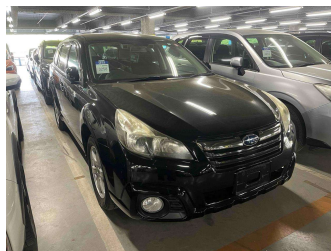

2013 Subaru Outback 2.5i 4WD B Sport EyeSight

Purchase Price

\$11,925

Includes GST
Excludes on-road costs of \$475

Finance may be available on this vehicle. Ask one of our friendly staff for more information.

Body Style

5 door, Station Wagon

Odometer

129,000 km

Engine

2500 cc, Petrol

Fuel Type

Petrol

Transmission

Auto, 4WD/4x4

Wheels

-

VIN

-

Interior

Black, Cloth