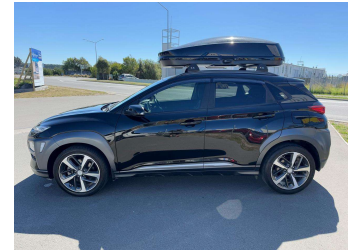

2019 Hyundai Kona OS 1.6T AWD ELITE 1.

Purchase Price **\$21,630**

Includes GST
Excludes on-road costs of \$150

Finance may be available on this vehicle. Ask one of our friendly staff for more information.

Body Style
5 door, SUV / 4x4

Odometer
93,300 km

Engine
1600 cc, Petrol

Fuel Type
Petrol

Transmission
Auto, 4WD/4x4

Wheels
-

VIN
KMHK5815WJU154760

Interior
Black, Leather