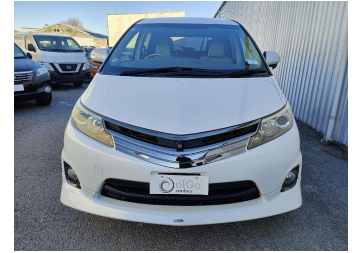

# 2009 Toyota Estima 3.5 G 4WD Aeras

**Purchase Price**

**\$13,725**

Includes GST  
Excludes on-road costs of \$475

Finance may be available on this vehicle. Ask one of our friendly staff for more information.

Body Style  
**5 door, People Mover**

Odometer  
**80,300 km**

Engine  
**3500 cc, Petrol**

Fuel Type  
**Petrol**

Transmission  
**6-Speed Auto, 4WD/4x4**

Wheels  
-

VIN  
**7AT0H61YX24004485**

Interior  
**Beige, Cloth**