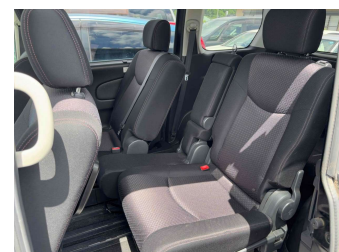

2013 Nissan Serena 2.0 Highway Star S-Hybrid

Purchase Price **$12,930**

Includes GST
Excludes on-road costs of $475

Finance may be available on this vehicle. Ask one of our friendly staff for more information.

Gain peace of mind with Mechanical Breakdown Insurance. **Ask us how.**

1. **Top features**
2. » ABS Braking
   - » Air Conditioning
   - » Alloy Wheels (Factory)
   - » Body Kit (Factory)
   - » CD Player
   - » Central Locking
   - » Chain Driven (no cam b...)
   - » Comes with new WOF
   - » Cruise Control
   - » Electric Mirrors
   - » Electric Windows
   - » ESC
   - » Front Wheel Drive
   - » New Shape
   - » Power Door(s)
   - » Radio
   - » Remote Locking
   - » Reversing Camera

Body Style	5 door, Van	Reg No.	-
Odometer	45,600 km	Ext Colour	Black
Engine	2000 cc, Hybrid	History	Ex-Overseas
Fuel Type	Petrol	Seats	8 seats
Transmission	Auto, Front Wheel	CO2 Emissions	-
Wheels	-	Energy Economy	-
VIN	-		
Interior	Black, Half Leather		
Safety	-		

Stock ID: 26280

olGo Motors | Phone 03 281 8581 | Email sales@olgo.co.nz
861-874 Jones Road, Rolleston 7614, New Zealand
www.olgomotors.co.nz