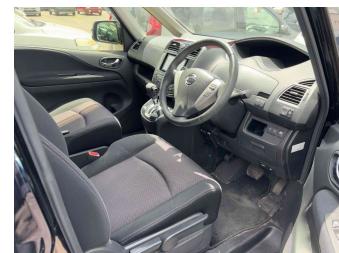

2013 Nissan Serena 2.0 Highway Star S-Hybrid

Purchase Price **\$12,930**

Includes GST
Excludes on-road costs of \$475

Finance may be available on this vehicle. Ask one of our friendly staff for more information.

Gain peace of mind with Mechanical Breakdown Insurance. **Ask us how.**

- Top features**
- » ABS Braking
 - » Air Conditioning
 - » Alloy Wheels (Factory)
 - » Body Kit (Factory)
 - » CD Player
 - » Central Locking
 - » Chain Driven (no cam b...)
 - » Comes with new WOF
 - » Cruise Control
 - » Electric Mirrors
 - » Electric Windows
 - » ESC
 - » Front Wheel Drive
 - » New Shape
 - » Power Door(s)
 - » Radio
 - » Remote Locking
 - » Reversing Camera

Body Style	5 door, Van	Reg No.	-
Odometer	45,600 km	Ext Colour	Black
Engine	2000 cc, Hybrid	History	Ex-Overseas
Fuel Type	Petrol	Seats	8 seats
Transmission	Auto, Front Wheel	CO2 Emissions	-
Wheels	-	Energy Economy	-
VIN	-		
Interior	Black, Half Leather		
Safety	-		