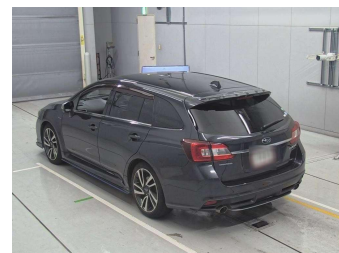

2015 Subaru Levorg 2.0GT-S EyeSight

Purchase Price

\$16,430

Includes GST
Excludes on-road costs of \$475

Finance may be available on this vehicle. Ask one of our friendly staff for more information.

Gain peace of mind with Mechanical Breakdown Insurance. **Ask us how.**

Transmission

Auto, 4WD/4x4

Wheels

-

VIN

-

Interior

Black, Half Leather