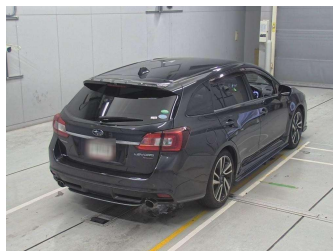

2015 Subaru Levorg 2.0GT-S EyeSight

Purchase Price

\$16,430

Includes GST
Excludes on-road costs of \$475

Finance may be available on this vehicle. Ask one of our friendly staff for more information.

Gain peace of mind with Mechanical Breakdown Insurance. **Ask us how.**

Body Style

5 door, Station Wagon

Odometer

122,500 km

Engine

2000 cc, Petrol

Fuel Type

Petrol

Transmission

Auto, 4WD/4x4

Wheels

-

VIN

-

Interior

Black, Half Leather