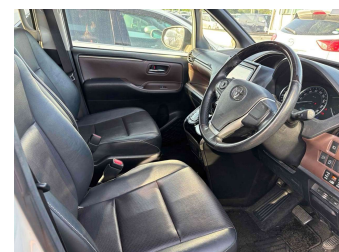

2015 Toyota Esquire 2.0 Gi

Purchase Price

\$15,430

Includes GST
Excludes on-road costs of \$475

Finance may be available on this vehicle. Ask one of our friendly staff for more information.

Gain peace of mind with Mechanical Breakdown Insurance. **Ask us how.**

- Top features**
- » ABS Braking
 - » Air Conditioning
 - » Alloy Wheels (Factory)
 - » Body Kit (Factory)
 - » CD Player
 - » Central Locking
 - » Chain Driven (no cam b...
 - » Comes with new WOF
 - » Cruise Control
 - » Electric Mirrors
 - » Electric Windows
 - » ESC
 - » Front Wheel Drive
 - » Power Door(s)
 - » Radio
 - » Remote Locking
 - » Reversing Camera
 - » Smart Key

Body Style
5 door, Van

Odometer
134,400 km

Engine
2000 cc, Internal Combustion

Fuel Type
Petrol

Transmission
Auto, Front Wheel

Wheels
-

VIN
-

Interior
Black & Brown, Leather