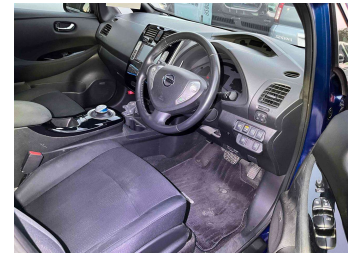

2015 Nissan Leaf 24X

Purchase Price **\$6,430**

Includes GST
Excludes on-road costs of \$475

Finance may be available on this vehicle. Ask one of our friendly staff for more information.

Gain peace of mind with Mechanical Breakdown Insurance. **Ask us how.**

- Top features**
- » ABS Braking
 - » Air Conditioning
 - » Alloy Wheels
 - » CD Player
 - » Central Locking
 - » Comes with new WOF
 - » Cruise Control
 - » Electric Mirrors
 - » Electric Windows
 - » Front Wheel Drive
 - » Remote Locking
 - » Reversing Camera
 - » Smart Key

Body Style
5 door, Hatchback

Odometer
107,100 km

Engine
0 cc, Electric

Fuel Type
Electric

Transmission
Auto, Front Wheel

Wheels
-

VIN
-

Interior
Black, Cloth