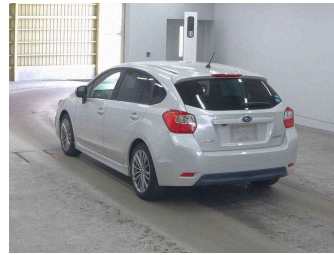

2012 Subaru Impreza 2.0i-S 4WD Sport EyeSight

Purchase Price

\$10,625

Includes GST
Excludes on-road costs of \$475

Finance may be available on this vehicle. Ask one of our friendly staff for more information.

Body Style

5 door, Hatchback

Odometer

88,000 km

Engine

2000 cc, Petrol

Fuel Type

Petrol

Transmission

Auto, 4WD/4x4

Wheels

-

VIN

-

Interior

Black, Half-Leather