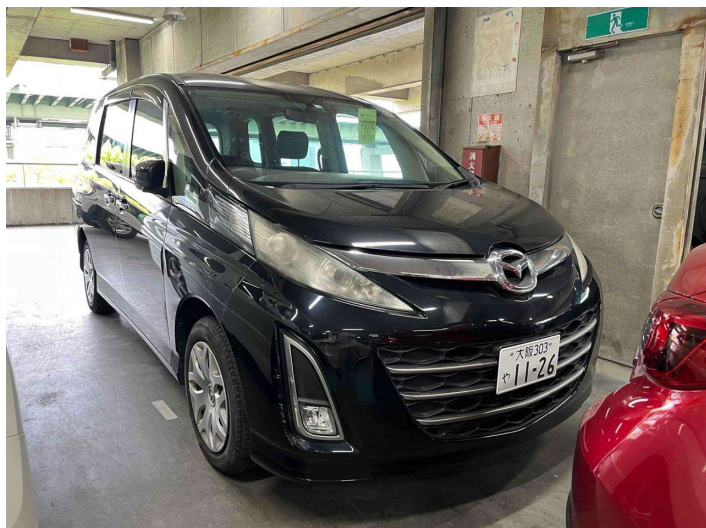

2014 Mazda Biante 20C Skyactiv

Purchase Price

\$11,430

Includes GST
Excludes on-road costs of \$475

Finance may be available on this vehicle. Ask one of our friendly staff for more information.

Gain peace of mind with Mechanical Breakdown Insurance. **Ask us how.**

Body Style

5 door, Van

Odometer

64,500 km

Engine

2000 cc, Petrol

Fuel Type

Petrol

Transmission

Auto, Front Wheel

Wheels

-

VIN

-

Interior

Black, Cloth