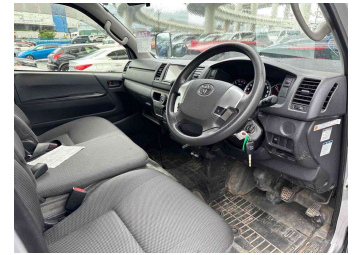

2019 Toyota Hiace 2.8 DX 4WD Diesel

Purchase Price

\$28,930

Includes GST
Excludes on-road costs of \$675

Finance may be available on this vehicle. Ask one of our friendly staff for more information.

Gain peace of mind with Mechanical Breakdown Insurance. **Ask us how.**

Top features

- » 4WD
- » ABS Braking
- » Air Conditioning
- » CD Player
- » Central Locking
- » Chain Driven (no cam b...)
- » Comes with new WOF
- » Electric Windows
- » Remote Locking
- » Reversing Camera

Body Style

5 door, Van

Odometer

178,900 km

Engine

2800 cc, Internal Combustion

Fuel Type

Diesel