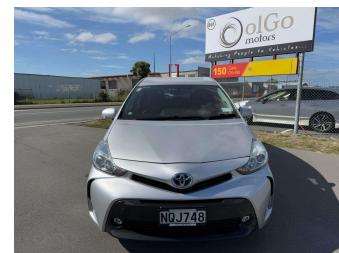

# 2016 Toyota Prius 1.8 S Alpha

**Purchase Price**

**\$14,730**

Includes GST  
Excludes on-road costs of \$150

Finance may be available on this vehicle. Ask one of our friendly staff for more information.

Body Style  
**5 door, Station Wagon**

Odometer  
**142,000 km**

Engine  
**1800 cc, Hybrid**

Fuel Type  
**Hybrid**

Transmission  
**Auto, Front Wheel**

Wheels  
-

VIN  
**7AT0H637X21036576**

Interior  
**Black, Cloth**