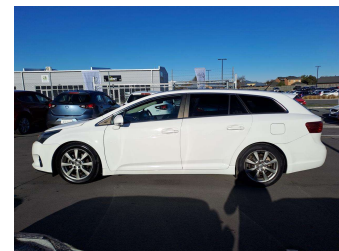

# 2012 Toyota Avensis 2.0 Li wagon

**Purchase Price** **\$11,450**

Includes GST  
Excludes on-road costs of \$475

Finance may be available on this vehicle. Ask one of our friendly staff for more information.

Body Style  
**5 door, Station Wagon**

Odometer  
**91,100 km**

Engine  
**2000 cc, Petrol**

Fuel Type  
**Petrol**

Transmission  
**Auto, Front Wheel**

Wheels  
-

VIN  
**7AT0H63MX24004321**

Interior  
**Beige, Half Leather**